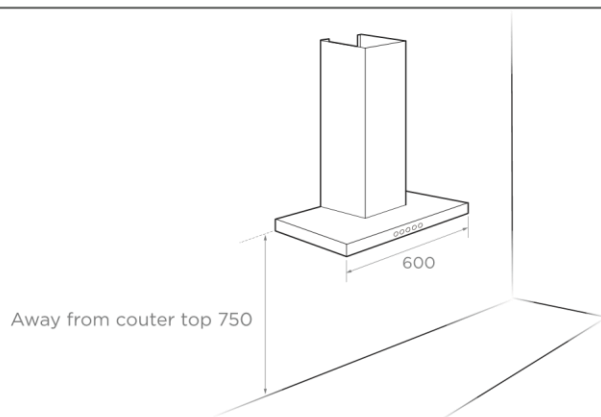

Т-образные вытяжки

E60MEW0V01
E60MEW0V02
E60AEW3E02
E60AEW3E03
E60AEW3E04

Вытяжки с изогнутым стеклом

E60AEW3V01
E60AEW3V02
E60AEW3V03
E60AEW3V04